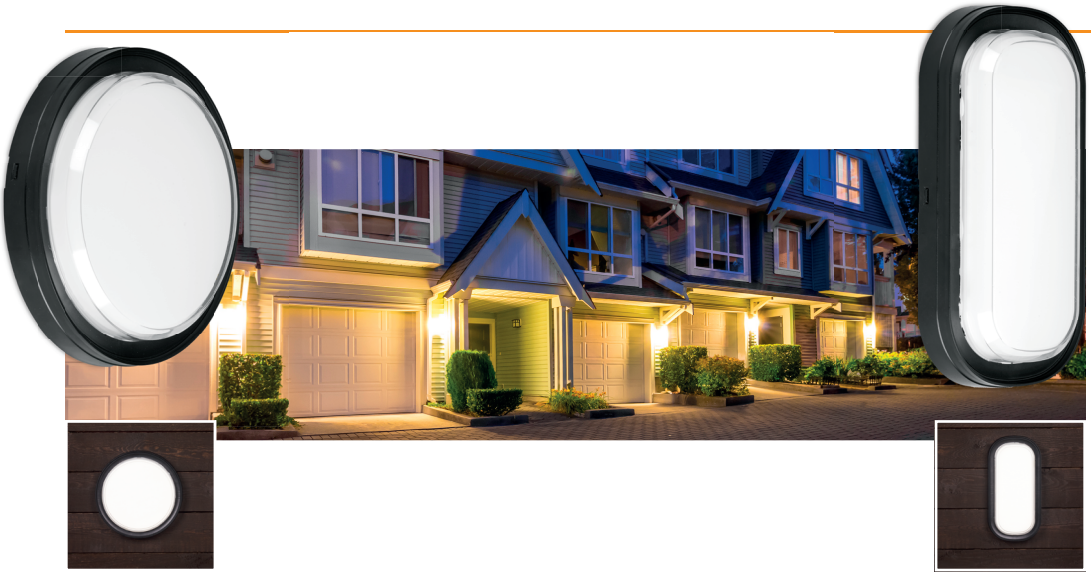

COASTAL OUTDOOR BULKHEAD

COLOUR SWITCHABLE

FEATURES & BENEFITS

COLOUR SWITCHABLE
Choose ideal colour temperature

COASTAL GRADE
PC housing ideal for coastal regions

IP65 RATED
Suitable for wet environments

IK06 IMPACT RATING
Protection against external impact

200 mm PRE-WIRED CABLE
Flexibility during installation

25,000HRS LIFETIME
Long life, less maintenance

3 YEAR WARRANTY
Added peace of mind

CODE	WATTS	COLOUR	MAX LUMENS	LM/W	BEAM
Round Bulkhead Non-Dimmable					
WL1/CS	15W	3000K-4000K-6500K	1800lm	120	120°
Oval Bulkhead Non-Dimmable					
WL2/CS	15W	3000K-4000K-6500K	1800lm	120	120°