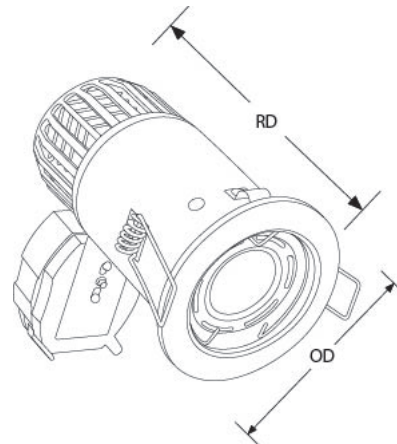

LUMINAIRES - FIRE RATED DOWNLIGHTING

A2-DLM943

Project.....

Comments.....

Fixture Type.....

Prepared By.....

Product Description:

IP65 Fixed Fire Rated Downlight, with an integrated intumescent material that completely seals the downlight and cut-out in the event of a fire. Suitable for use with LED Bulbs. Downlight has been tested in 30, 60 and 90 minute fire rated ceilings. Suitable for Halogen, CFL and LED GU10 lamps.

Product Image:

Product Features:

- Integrated intumescent material completely seals the downlight and cut-out in the event of a fire
- Not for use with dichroic halogen (cool beam) lamps
- Tested in 30, 60 & 90 minute fire rated ceilings
- Tested to BS476 Part 21
- Supplied with GU10 lamp holder fitted
- Reduced height fire rated can allows installation in shallow ceiling voids
- Lamp not included

Product Dimension:

Compliance & Approvals:

Title

Input Voltage	220~240V AC
Input Frequency	50/60HZ
Dimmable	Yes
Dimensions	mm (L) x mm (W) x mm (H) x 82mm (OD) x 115mm (RD) x mm

SKU Table and Ordering

SKU Code
A2-DLM943PB
A2-DLM943PC
A2-DLM943SN
A2-DLM943SS
A2-DLM943W