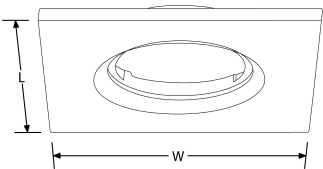

SKU Code	Finish Colour
AU-BZ601MW	Matt White
AU-BZ601PC	Polished Chrome
AU-BZ601SN	Satin Nickel
AU-BZ601W	White

Line Drawing

Polar Curve

Color

Product Features:

- Twist & lock square bezel for mPro™ and m10™ Fire Rated Downlights

Product Specs:

Dimmable	No	IP Rating	IP65
Optic Material	Glass	Lamp Base	None
Width (mm)	88	Length (mm)	88
Weight (Kg)	0.062	Positional Adjustment	Fixed
Positional Adjustment	Fixed		

Compliance & Approvals: