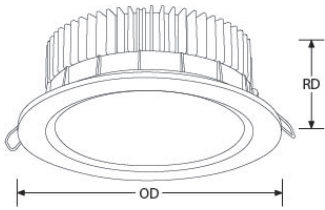

**Product Description:** dSeries™ 12W IP44 Dimmable Downlight

Range of dSeries™ fixed, dimmable IP44 LED downlights featuring CrystalCool™ thermal management. External driver included. Smooth and linear dimming on most leading and trailing edge dimmers. Available in 12W, 18W and 29W. Suitable for cut-out of 90mm, 150mm and 210mm. Available in 3000K and 4000K. DALI, Emergency and Baffled versions available. Supplied with White bezel.

## Line Drawing