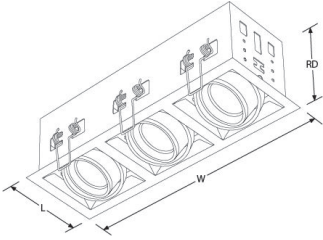

Product Description:

Range of recessed adjustable GU10 multiples. Adjustable on two axes to allow precise direction of light. Horizontal adjustment 45°.

SKU Code	Finish Colour
AU-MGU103MW	Matt White
AU-MGU103SS	Satin Silver

Line Drawing

Polar Curve

Color

Product Features:

- Mains voltage GU10 ceiling mounted adjustable multiple
- Adjustable on two axes to allow precise direction of light
- 3 Year Warranty - see www.auroralighting.com for details

Product Specs:

Input Voltage	220~240V AC
IP Rating	IP20
Width (mm)	295
Weight (Kg)	0.955
Cutout Length (mm)	285
Product Type	Downlights

Input Frequency	50/60HZ
Lamp Base	GU10
Length (mm)	107
Cutout Diameter (mm)	285
Cutout Width (mm)	95